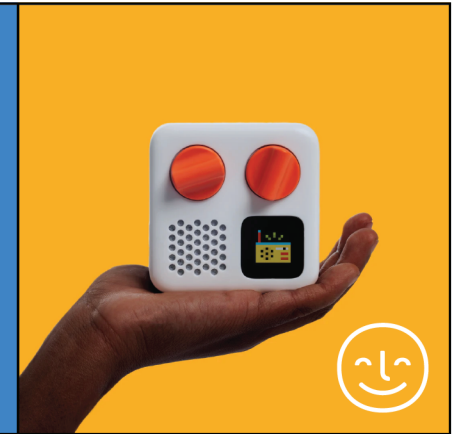

Audio Systems Features List

Tonies

Yoto 3rd Gen Player

Yoto Mini

Age Range	3 - 7 yrs	3 - 12 yrs	3 - 12 yrs
Setup Requires WiFi & Parent App	Yes	Yes	Yes
Kids Can Control after Setup	Yes	Yes	Yes
WiFi Required for Use	No	No	No
Player Size in Inches	4.7 x 4.7 x 4.7	4.33 x 4.33 x 4.13	2.75 x 2.75 x 1.5
Portable	Yes	Yes	Very Much Yes!
Headphones	Wired	Wired or Bluetooth	Wired or Bluetooth
Rechargeable	Magnetic Dock	USB	USB
Battery Life	About 7 hrs	About 24 hrs	About 20 hrs
On-Device Display	Indicator Lights	Large Pixel Display	Small Pixel Display
Nightlight	No	Yes	No
Covering	Rubberized & Padded	Sold Separately	Sold Separately
Library of Pre-Recorded Content	Adorable 3D Figures	Credit Card sized Cards	Credit Card sized Cards
Record Your Own Content Method	Yes	Yes	Yes
Streaming Content	No	Yes (WiFi needed)	Yes (WiFi needed)